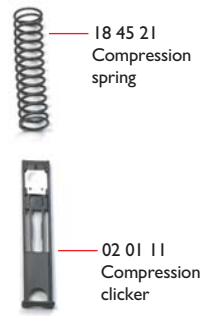

Little Junior Cat. Nos. 18 00 20 / 18 00 22 / 18 00 25 / 18 00 27

NOT ILLUSTRATED	
18 41 20	Directions for use
02 03 10	Valves complete (pkg. 50)
18 32 20	Filters & Lungs (pkg. 100)
18 38 30	Bag 4-pack