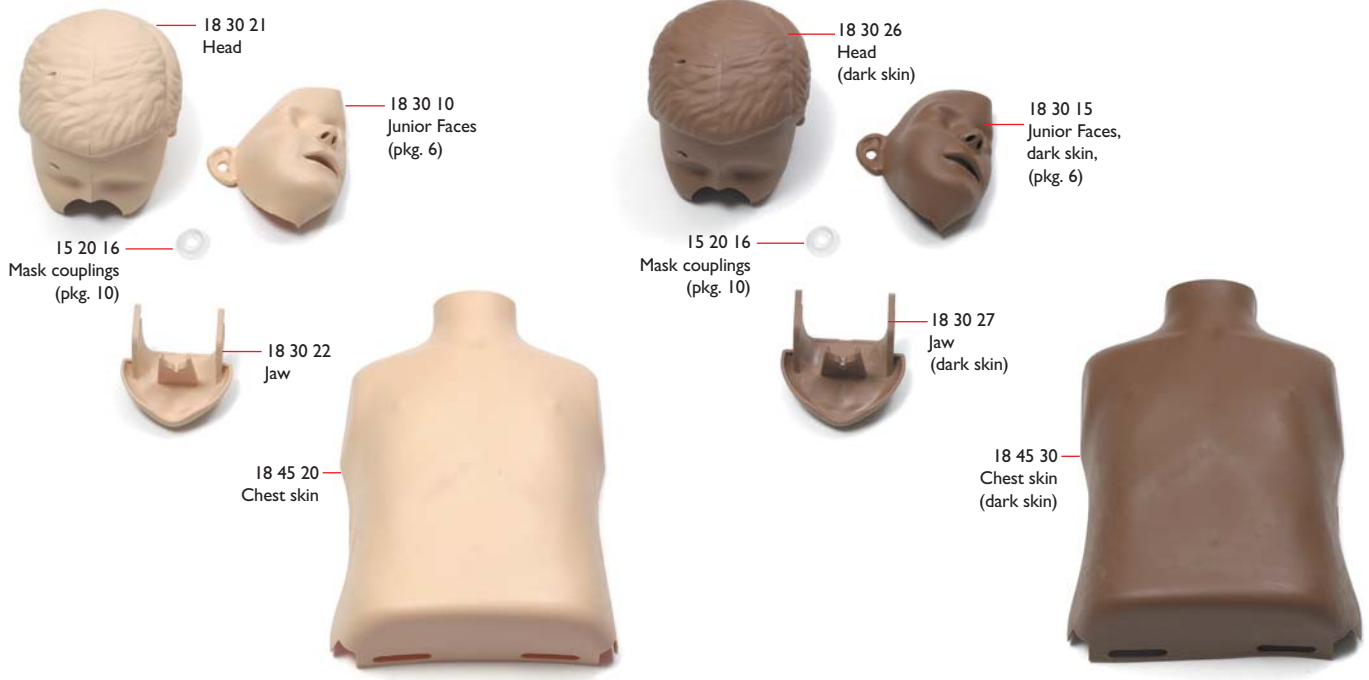

Little Junior Cat. Nos. 18 00 20 / 18 00 22 / 18 00 25 / 18 00 27

NOT ILLUSTRATED	
18 41 20	Directions for use
02 03 10	Valves complete (pkg. 50)
18 32 20	Filters & Lungs (pkg. 100)
18 38 30	Bag 4-pack