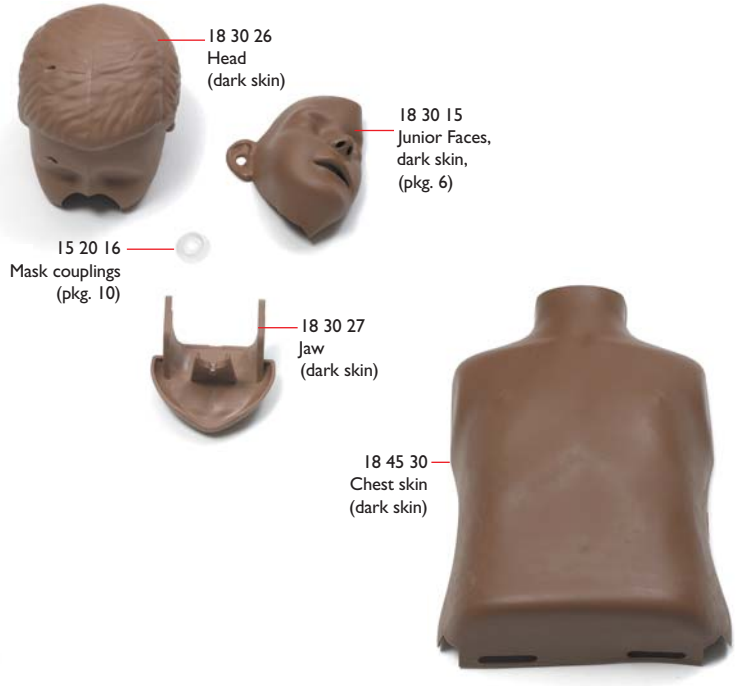

Little Junior Cat. Nos. 18 00 20 / 18 00 22 / 18 00 25 / 18 00 27

NOT ILLUSTRATED	
18 41 20	Directions for use
02 03 10	Valves complete (pkg. 50)
18 32 20	Filters & Lungs (pkg. 100)
18 38 30	Bag 4-pack