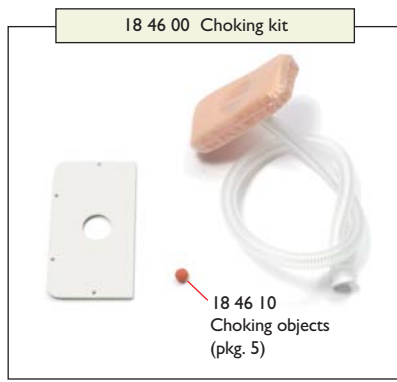

Little Junior Cat. Nos. 18 00 20 / 18 00 22 / 18 00 25 / 18 00 27

NOT ILLUSTRATED	
18 41 20	Directions for use
02 03 10	Valves complete (pkg. 50)
18 32 20	Filters & Lungs (pkg. 100)
18 38 30	Bag 4-pack