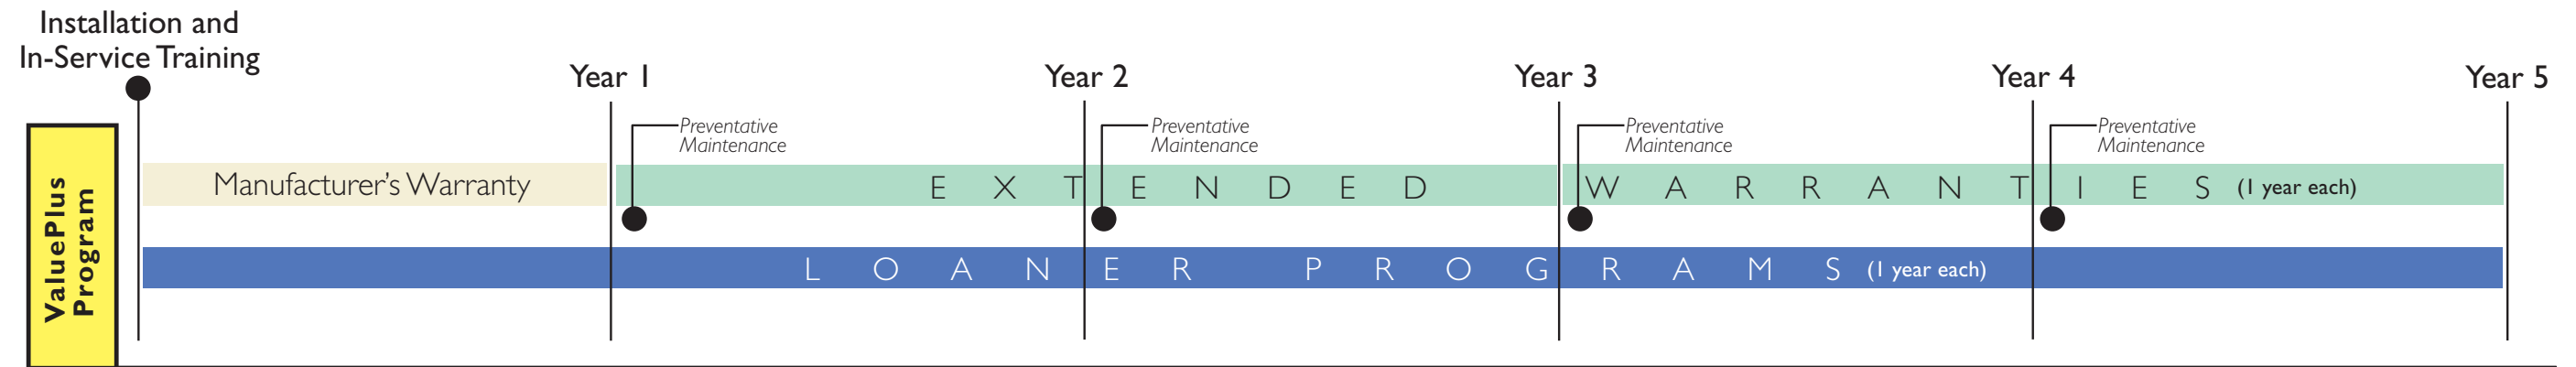

LAERDAL SERVICES

VALUEPLUS

Available in a Two-Year, Three-Year, and Five-Year program

	PLATINUM					GOLD					SILVER					BRONZE						
	3yr program	5yr program	Extended Warranty	QuickStart Installation and Training	Preventative Maintenance On-Site	Preventative Maintenance Return	Loaner	3yr program	5yr program	Extended Warranty	QuickStart Installation and Training	Preventative Maintenance On-Site	Preventative Maintenance Return	Loaner	3yr program	5yr program	Extended Warranty	QuickStart Installation and Training	Preventative Maintenance On-Site	Preventative Maintenance Return	Loaner	
SimMan 3G																						
List	$25,370	$47,350					$22,380	$41,370						$17,380	$31,370						$15,985	$29,975
ValuePlus	$18,495	$32,995	*	*	*	*	$16,495	$28,995	*	*	*	*	$12,995	$21,995	*	*	*	*	$11,995	$20,995	*	*
SimMan/Baby																						
List	$15,765	$28,775					$13,765	$24,775						$11,775	$20,795						$10,380	$19,400
ValuePlus	$10,995	$18,995	*	*	*	*	$9,495	$16,495	*	*	*	*	$7,995	$13,995	*	*	*	*	$7,195	$12,995	*	*
SimNewB Adv																						
List	$11,720	$21,000					$10,310	$18,180						$8,730	$15,020						$7,335	$13,625
ValuePlus	$8,295	$13,995	*	*	*	*	$7,295	$11,995	*	*	*	*	$6,295	$9,995	*	*	*	*	$5,295	$8,995	*	*
SimNewB																						
List	$9,840	$17,450					$8,350	$14,470						$7,050	$11,870						$5,655	$10,475
ValuePlus	$6,695	$10,995	*	*	*	*	$5,895	$9,595	*	*	*	*	$4,995	$7,695	*	*	*	*	$3,995	$6,995	*	*